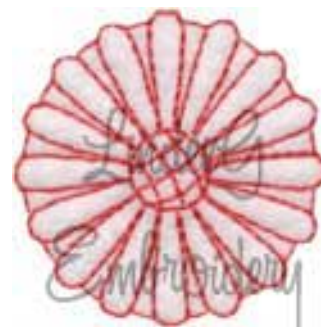

Name: Aster center Redwork - Single Machine Embroidery Design

SKU: LGE01-Igq01825

Brand: Lindee G Embroidery

Unique Colors: 13 (1 color Stops)

Unique Colors

	Color Name (Color Code)	Manufacturer - Type
	Super White (1001) [No Color Selected]	madeira - rayon
	Dusty Lilac (1263) [No Color Selected]	madeira - rayon
	Crocus (286)	Exquisite - Polyester 1000m

Complete Color Sequence

#		Color Name (Color Code)	Manufacturer - Type
1		Super White (1001) [No Color Selected]	madeira - rayon
2		Super White (1001) [No Color Selected]	madeira - rayon
3		Crocus (286)	Exquisite - Polyester 1000m