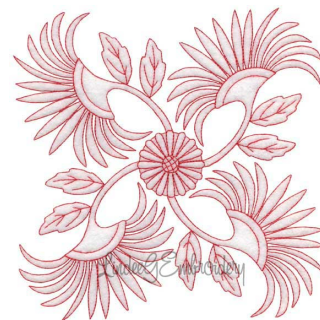

Name: Aster Redwork - Full-size Machine
Embroidery Design

SKU: LGE01-Igq01802

Brand: Lindee G Embroidery

Unique Colors: 13 (1 color Stops)

Unique Colors

	Color Name (Color Code)	Manufacturer - Type
	Super White (1001) [No Color Selected]	madeira - rayon
	Dusty Lilac (1263) [No Color Selected]	madeira - rayon
	Crocus (286)	Exquisite - Polyester 1000m

Complete Color Sequence

#		Color Name (Color Code)	Manufacturer - Type
1		Super White (1001) [No Color Selected]	madeira - rayon
2		Super White (1001) [No Color Selected]	madeira - rayon
3		Crocus (286)	Exquisite - Polyester 1000m