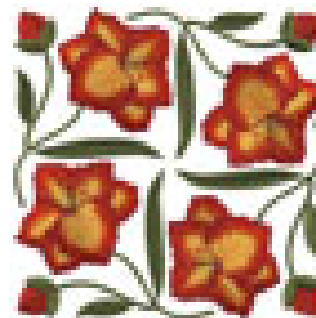

Name: Gladiolus Filled - Full-size Machine Embroidery Design

SKU: LGE01-Igq01703

Brand: Lindee G Embroidery

Unique Colors: 13 (40 color Stops)

Unique Colors

| | Color Name (Color Code) | Manufacturer - Type |
|--|--|-----------------------------|
|  | Super White (1001) [No Color Selected] | madeira - rayon |
|  | Dusty Lilac (1263) [No Color Selected] | madeira - rayon |
|  | Crocus (286) | Exquisite - Polyester 1000m |

Complete Color Sequence

| # | | Color Name (Color Code) | Manufacturer - Type |
|---|--|--|--------------------------------|
| 1 | | Super White (1001) [No Color Selected] | madeira - rayon |
| 2 | | Super White (1001) [No Color Selected] | madeira - rayon |
| 3 | | Crocus (286) | Exquisite - Polyester 1000m |