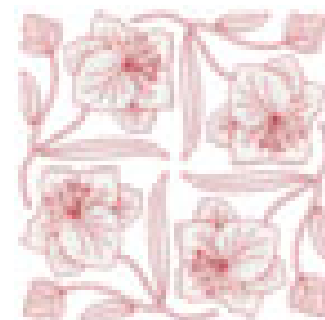

**Name:** Gladiolus Redwork - Full-size Machine Embroidery Design

**SKU:** LGE01-Igq01702

**Brand:** Lindee G Embroidery

**Unique Colors:** 13 (1 color Stops)

## Unique Colors

	<b>Color Name (Color Code)</b>	<b>Manufacturer - Type</b>
	Super White (1001) [No Color Selected]	madeira - rayon
	Dusty Lilac (1263) [No Color Selected]	madeira - rayon
	Crocus (286)	Exquisite - Polyester 1000m

# Complete Color Sequence

#		Color Name (Color Code)	Manufacturer - Type
1		Super White (1001) [No Color Selected]	madeira - rayon
2		Super White (1001) [No Color Selected]	madeira - rayon
3		Crocus (286)	Exquisite - Polyester 1000m