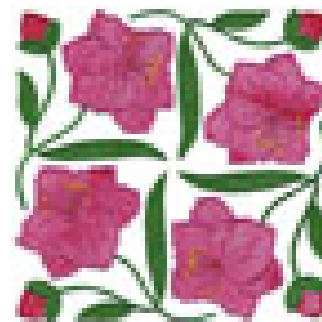

Name: Gladiolus Applique - Full-size Machine Embroidery Design

SKU: LGE01-Igq01701

Brand: Lindee G Embroidery

Unique Colors: 13 (40 color Stops)

Unique Colors

	Color Name (Color Code)	Manufacturer - Type
	Super White (1001) [No Color Selected]	madeira - rayon
	Dusty Lilac (1263) [No Color Selected]	madeira - rayon
	Crocus (286)	Exquisite - Polyester 1000m

Complete Color Sequence

#		Color Name (Color Code)	Manufacturer - Type
1		Super White (1001) [No Color Selected]	madeira - rayon
2		Super White (1001) [No Color Selected]	madeira - rayon
3		Crocus (286)	Exquisite - Polyester 1000m