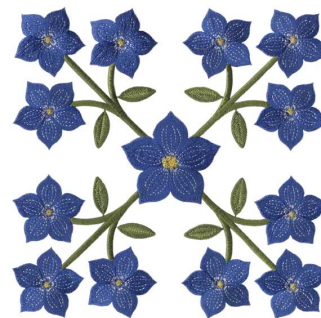

**Name:** Larkspur Filled - Full-size Machine  
Embroidery Design

**SKU:** LGE01-Igq01603

**Brand:** Lindee G Embroidery

**Unique Colors:** 13 (23 color Stops)

## Unique Colors

	Color Name (Color Code)	Manufacturer - Type
	Super White (1001) [No Color Selected]	madeira - rayon
	Dusty Lilac (1263) [No Color Selected]	madeira - rayon
	Crocus (286)	Exquisite - Polyester 1000m

# Complete Color Sequence

#		Color Name (Color Code)	Manufacturer - Type
1		Super White (1001) [No Color Selected]	madeira - rayon
2		Super White (1001) [No Color Selected]	madeira - rayon
3		Crocus (286)	Exquisite - Polyester 1000m