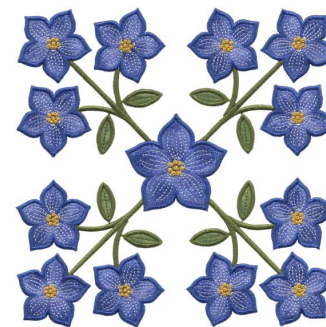

Name: Larkspur Applique - Full-size Machine Embroidery Design

SKU: LGE01-Igq01601

Brand: Lindee G Embroidery

Unique Colors: 13 (28 color Stops)

Unique Colors

	Color Name (Color Code)	Manufacturer - Type
	Super White (1001) [No Color Selected]	madeira - rayon
	Dusty Lilac (1263) [No Color Selected]	madeira - rayon
	Crocus (286)	Exquisite - Polyester 1000m

Complete Color Sequence

#		Color Name (Color Code)	Manufacturer - Type
1		Super White (1001) [No Color Selected]	madeira - rayon
2		Super White (1001) [No Color Selected]	madeira - rayon
3		Crocus (286)	Exquisite - Polyester 1000m