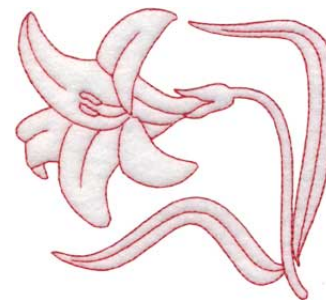

Name: Lily Redwork - Single Machine
Embroidery Design

SKU: LGE01-Igq01523

Brand: Lindee G Embroidery

Unique Colors: 13 (1 color Stops)

Unique Colors

	Color Name (Color Code)	Manufacturer - Type
	Super White (1001) [No Color Selected]	madeira - rayon
	Dusty Lilac (1263) [No Color Selected]	madeira - rayon
	Crocus (286)	Exquisite - Polyester 1000m

Complete Color Sequence

#		Color Name (Color Code)	Manufacturer - Type
1		Super White (1001) [No Color Selected]	madeira - rayon
2		Super White (1001) [No Color Selected]	madeira - rayon
3		Crocus (286)	Exquisite - Polyester 1000m