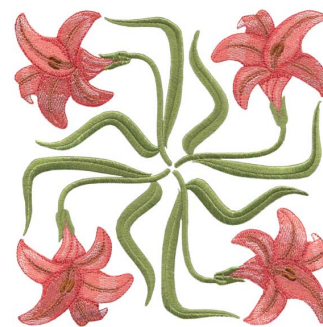

Name: Lily Filled - Full-size Machine Embroidery Design

SKU: LGE01-Igq01503

Brand: Lindee G Embroidery

Unique Colors: 13 (36 color Stops)

Unique Colors

	Color Name (Color Code)	Manufacturer - Type
	Super White (1001) [No Color Selected]	madeira - rayon
	Dusty Lilac (1263) [No Color Selected]	madeira - rayon
	Crocus (286)	Exquisite - Polyester 1000m

Complete Color Sequence

#		Color Name (Color Code)	Manufacturer - Type
1		Super White (1001) [No Color Selected]	madeira - rayon
2		Super White (1001) [No Color Selected]	madeira - rayon
3		Crocus (286)	Exquisite - Polyester 1000m