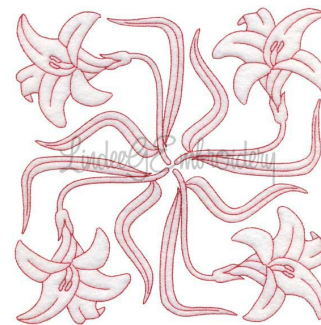

Name: Lily Redwork - Full-size Machine Embroidery Design

SKU: LGE01-Igq01502

Brand: Lindee G Embroidery

Unique Colors: 13 (1 color Stops)

Unique Colors

	Color Name (Color Code)	Manufacturer - Type
	Super White (1001) [No Color Selected]	madeira - rayon
	Dusty Lilac (1263) [No Color Selected]	madeira - rayon
	Crocus (286)	Exquisite - Polyester 1000m

Complete Color Sequence

#		Color Name (Color Code)	Manufacturer - Type
1		Super White (1001) [No Color Selected]	madeira - rayon
2		Super White (1001) [No Color Selected]	madeira - rayon
3		Crocus (286)	Exquisite - Polyester 1000m