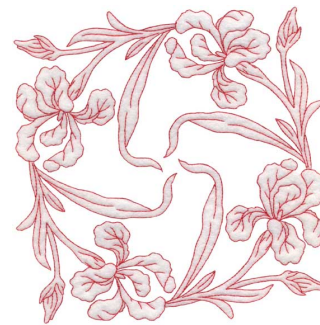

**Name:** Iris Redwork - Full-size Machine  
Embroidery Design

**SKU:** LGE01-Igq01402

**Brand:** Lindee G Embroidery

**Unique Colors:** 13 (1 color Stops)

## Unique Colors

	<b>Color Name (Color Code)</b>	<b>Manufacturer - Type</b>
	Super White (1001) [No Color Selected]	madeira - rayon
	Dusty Lilac (1263) [No Color Selected]	madeira - rayon
	Crocus (286)	Exquisite - Polyester 1000m

# Complete Color Sequence

#		Color Name (Color Code)	Manufacturer - Type
1		Super White (1001) [No Color Selected]	madeira - rayon
2		Super White (1001) [No Color Selected]	madeira - rayon
3		Crocus (286)	Exquisite - Polyester 1000m