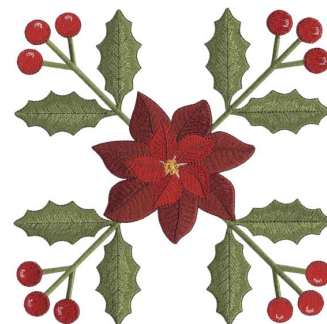

Name: Holly & Poinsettia Filled - Full-size
Machine Embroidery Design

SKU: LGE01-Igq01203

Brand: Lindee G Embroidery

Unique Colors: 13 (29 color Stops)

Unique Colors

| | Color Name (Color Code) | Manufacturer - Type |
|--|--|-----------------------------|
|  | Super White (1001) [No Color Selected] | madeira - rayon |
|  | Dusty Lilac (1263) [No Color Selected] | madeira - rayon |
|  | Crocus (286) | Exquisite - Polyester 1000m |

Complete Color Sequence

| # | | Color Name (Color Code) | Manufacturer - Type |
|---|---|--|--------------------------------|
| 1 |  | Super White (1001) [No Color Selected] | madeira - rayon |
| 2 |  | Super White (1001) [No Color Selected] | madeira - rayon |
| 3 |  | Crocus (286) | Exquisite - Polyester 1000m |