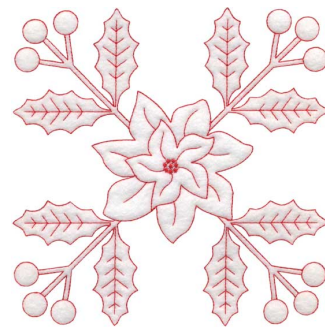

Name: Holly & Poinsettia Redwork - Full-size
Machine Embroidery Design

SKU: LGE01-Igq01202

Brand: Lindee G Embroidery

Unique Colors: 13 (1 color Stops)

Unique Colors

	Color Name (Color Code)	Manufacturer - Type
	Super White (1001) [No Color Selected]	madeira - rayon
	Dusty Lilac (1263) [No Color Selected]	madeira - rayon
	Crocus (286)	Exquisite - Polyester 1000m

Complete Color Sequence

#		Color Name (Color Code)	Manufacturer - Type
1		Super White (1001) [No Color Selected]	madeira - rayon
2		Super White (1001) [No Color Selected]	madeira - rayon
3		Crocus (286)	Exquisite - Polyester 1000m