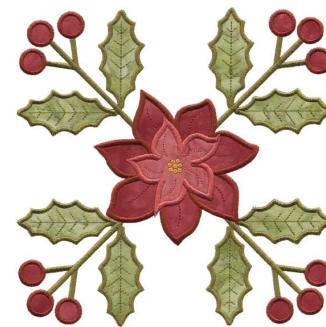

**Name:** Holly & Poinsettia Applique - Full-size  
Machine Embroidery Design

**SKU:** LGE01-Igq01201

**Brand:** Lindee G Embroidery

**Unique Colors:** 13 (14 color Stops)

## Unique Colors

	<b>Color Name (Color Code)</b>	<b>Manufacturer - Type</b>
	Super White (1001) [No Color Selected]	madeira - rayon
	Dusty Lilac (1263) [No Color Selected]	madeira - rayon
	Crocus (286)	Exquisite - Polyester 1000m

# Complete Color Sequence

#		Color Name (Color Code)	Manufacturer - Type
1		Super White (1001) [No Color Selected]	madeira - rayon
2		Super White (1001) [No Color Selected]	madeira - rayon
3		Crocus (286)	Exquisite - Polyester 1000m