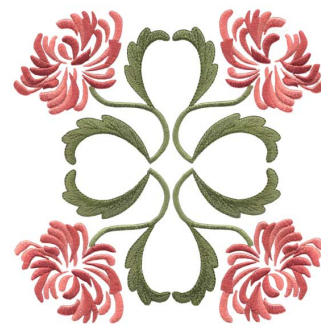

Name: Chrysanthemum Filled full-size Machine Embroidery Design

SKU: LGE01-Igq01103

Brand: Lindee G Embroidery

Unique Colors: 13 (16 color Stops)

Unique Colors

	Color Name (Color Code)	Manufacturer - Type
	Super White (1001) [No Color Selected]	madeira - rayon
	Dusty Lilac (1263) [No Color Selected]	madeira - rayon
	Crocus (286)	Exquisite - Polyester 1000m

Complete Color Sequence

#		Color Name (Color Code)	Manufacturer - Type
1		Super White (1001) [No Color Selected]	madeira - rayon
2		Super White (1001) [No Color Selected]	madeira - rayon
3		Crocus (286)	Exquisite - Polyester 1000m