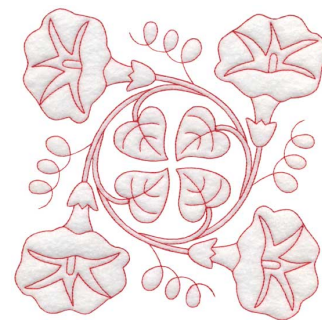

Name: Morning Glory Redwork - Full-size
Machine Embroidery Design

SKU: LGE01-Igq00902

Brand: Lindee G Embroidery

Unique Colors: 13 (1 color Stops)

Unique Colors

	Color Name (Color Code)	Manufacturer - Type
	Super White (1001) [No Color Selected]	madeira - rayon
	Dusty Lilac (1263) [No Color Selected]	madeira - rayon
	Crocus (286)	Exquisite - Polyester 1000m

Complete Color Sequence

#		Color Name (Color Code)	Manufacturer - Type
1		Super White (1001) [No Color Selected]	madeira - rayon
2		Super White (1001) [No Color Selected]	madeira - rayon
3		Crocus (286)	Exquisite - Polyester 1000m