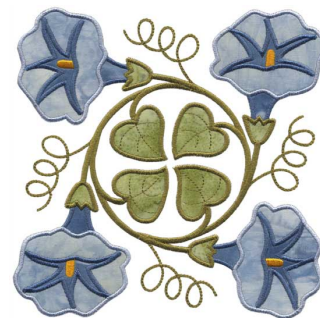

Name: Morning Glory Applique - Full-size
Machine Embroidery Design

SKU: LGE01-Igq00901

Brand: Lindee G Embroidery

Unique Colors: 13 (38 color Stops)

Unique Colors

	Color Name (Color Code)	Manufacturer - Type
	Super White (1001) [No Color Selected]	madeira - rayon
	Dusty Lilac (1263) [No Color Selected]	madeira - rayon
	Crocus (286)	Exquisite - Polyester 1000m

Complete Color Sequence

#		Color Name (Color Code)	Manufacturer - Type
1		Super White (1001) [No Color Selected]	madeira - rayon
2		Super White (1001) [No Color Selected]	madeira - rayon
3		Crocus (286)	Exquisite - Polyester 1000m