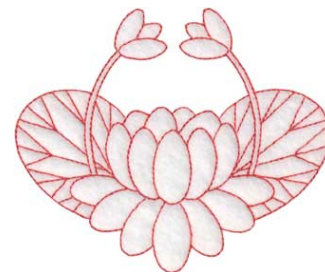

**Name:** Water Lily Redwork - Single Machine Embroidery Design

**SKU:** LGE01-Igq00724

**Brand:** Lindee G Embroidery

**Unique Colors:** 13 (1 color Stops)

## Unique Colors

	<b>Color Name (Color Code)</b>	<b>Manufacturer - Type</b>
	Super White (1001) [No Color Selected]	madeira - rayon
	Dusty Lilac (1263) [No Color Selected]	madeira - rayon
	Crocus (286)	Exquisite - Polyester 1000m