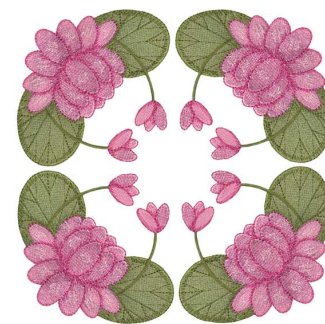

**Name:** Water Lily Filled - Full-size Machine Embroidery Design

**SKU:** LGE01-Igq00703

**Brand:** Lindee G Embroidery

**Unique Colors:** 13 (36 color Stops)

## Unique Colors

	Color Name (Color Code)	Manufacturer - Type
	Super White (1001) [No Color Selected]	madeira - rayon
	Dusty Lilac (1263) [No Color Selected]	madeira - rayon
	Crocus (286)	Exquisite - Polyester 1000m

# Complete Color Sequence

#		Color Name (Color Code)	Manufacturer - Type
1		Super White (1001) [No Color Selected]	madeira - rayon
2		Super White (1001) [No Color Selected]	madeira - rayon
3		Crocus (286)	Exquisite - Polyester 1000m