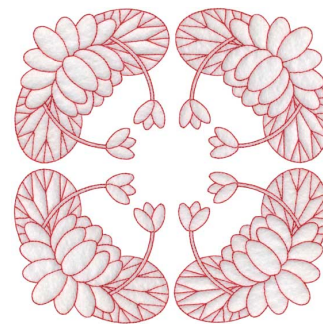

Name: Water Lily Redwork - Full-size Machine Embroidery Design

SKU: LGE01-Igq00702

Brand: Lindee G Embroidery

Unique Colors: 13 (1 color Stops)

Unique Colors

	Color Name (Color Code)	Manufacturer - Type
	Super White (1001) [No Color Selected]	madeira - rayon
	Dusty Lilac (1263) [No Color Selected]	madeira - rayon
	Crocus (286)	Exquisite - Polyester 1000m

Complete Color Sequence

#		Color Name (Color Code)	Manufacturer - Type
1		Super White (1001) [No Color Selected]	madeira - rayon
2		Super White (1001) [No Color Selected]	madeira - rayon
3		Crocus (286)	Exquisite - Polyester 1000m