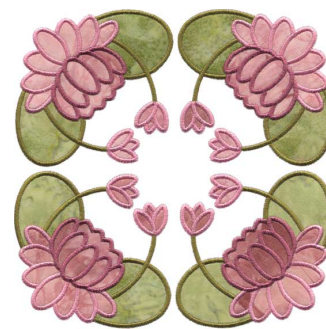

**Name:** Water Lily Applique - Full-size Machine Embroidery Design

**SKU:** LGE01-Igq00701

**Brand:** Lindee G Embroidery

**Unique Colors:** 13 (15 color Stops)

## Unique Colors

	<b>Color Name (Color Code)</b>	<b>Manufacturer - Type</b>
	Super White (1001) [No Color Selected]	madeira - rayon
	Dusty Lilac (1263) [No Color Selected]	madeira - rayon
	Crocus (286)	Exquisite - Polyester 1000m

# Complete Color Sequence

#		Color Name (Color Code)	Manufacturer - Type
1		Super White (1001) [No Color Selected]	madeira - rayon
2		Super White (1001) [No Color Selected]	madeira - rayon
3		Crocus (286)	Exquisite - Polyester 1000m