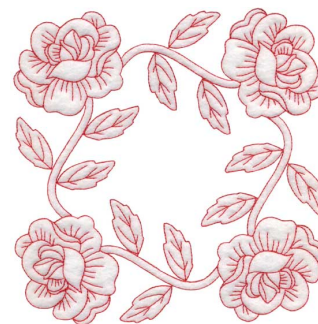

Name: Rose Redwork - Full-size Machine
Embroidery Design

SKU: LGE01-Igq00602

Brand: Lindee G Embroidery

Unique Colors: 13 (1 color Stops)

Unique Colors

	Color Name (Color Code)	Manufacturer - Type
	Super White (1001) [No Color Selected]	madeira - rayon
	Dusty Lilac (1263) [No Color Selected]	madeira - rayon
	Crocus (286)	Exquisite - Polyester 1000m

Complete Color Sequence

#		Color Name (Color Code)	Manufacturer - Type
1		Super White (1001) [No Color Selected]	madeira - rayon
2		Super White (1001) [No Color Selected]	madeira - rayon
3		Crocus (286)	Exquisite - Polyester 1000m