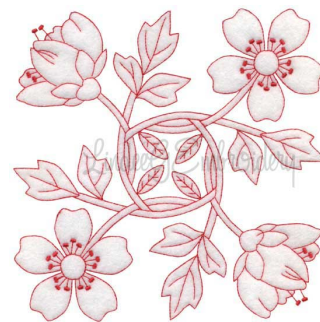

Name: Hawthorn Redwork - Full-size Machine Embroidery Design

SKU: LGE01-Igq00502

Brand: Lindee G Embroidery

Unique Colors: 13 (1 color Stops)

Unique Colors

	Color Name (Color Code)	Manufacturer - Type
	Super White (1001) [No Color Selected]	madeira - rayon
	Dusty Lilac (1263) [No Color Selected]	madeira - rayon
	Crocus (286)	Exquisite - Polyester 1000m

Complete Color Sequence

#		Color Name (Color Code)	Manufacturer - Type
1		Super White (1001) [No Color Selected]	madeira - rayon
2		Super White (1001) [No Color Selected]	madeira - rayon
3		Crocus (286)	Exquisite - Polyester 1000m