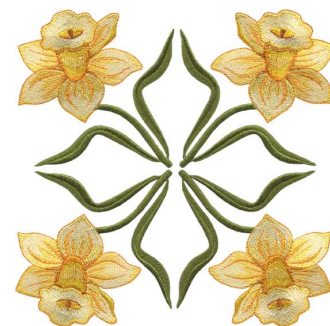

Name: Daffodil Filled Machine Embroidery Design

SKU: LGE01-Igq00303

Brand: Lindee G Embroidery

Unique Colors: 13 (40 color Stops)

Unique Colors

	Color Name (Color Code)	Manufacturer - Type
	Super White (1001) [No Color Selected]	madeira - rayon
	Dusty Lilac (1263) [No Color Selected]	madeira - rayon
	Crocus (286)	Exquisite - Polyester 1000m

Complete Color Sequence

#		Color Name (Color Code)	Manufacturer - Type
1		Super White (1001) [No Color Selected]	madeira - rayon
2		Super White (1001) [No Color Selected]	madeira - rayon
3		Crocus (286)	Exquisite - Polyester 1000m