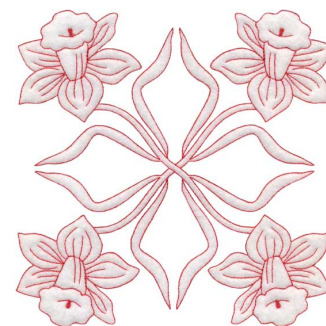

Name: Daffodil Redwork - Full-size Machine Embroidery Design

SKU: LGE01-Igq00302

Brand: Lindee G Embroidery

Unique Colors: 13 (1 color Stops)

Unique Colors

	Color Name (Color Code)	Manufacturer - Type
	Super White (1001) [No Color Selected]	madeira - rayon
	Dusty Lilac (1263) [No Color Selected]	madeira - rayon
	Crocus (286)	Exquisite - Polyester 1000m

Complete Color Sequence

#		Color Name (Color Code)	Manufacturer - Type
1		Super White (1001) [No Color Selected]	madeira - rayon
2		Super White (1001) [No Color Selected]	madeira - rayon
3		Crocus (286)	Exquisite - Polyester 1000m