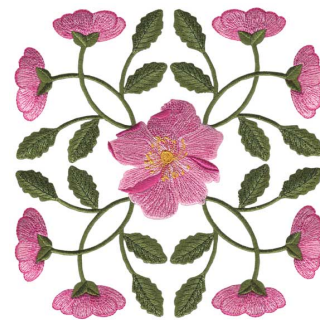

**Name:** Primrose Filled - Full-size Machine  
Embroidery Design

**SKU:** LGE01-Igq00203

**Brand:** Lindee G Embroidery

**Unique Colors:** 13 (28 color Stops)

## Unique Colors

	<b>Color Name (Color Code)</b>	<b>Manufacturer - Type</b>
	Super White (1001) [No Color Selected]	madeira - rayon
	Dusty Lilac (1263) [No Color Selected]	madeira - rayon
	Crocus (286)	Exquisite - Polyester 1000m