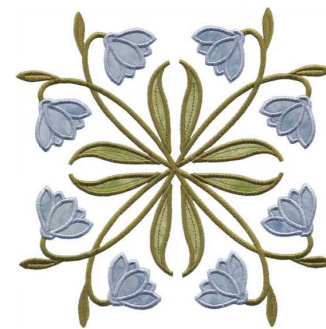

**Name:** Snowdrops Applique - Full-size Machine Embroidery Design

**SKU:** LGE01-Igq00101

**Brand:** Lindee G Embroidery

**Unique Colors:** 13 (10 color Stops)

## Unique Colors

	<b>Color Name (Color Code)</b>	<b>Manufacturer - Type</b>
	Super White (1001) [No Color Selected]	madeira - rayon
	Dusty Lilac (1263) [No Color Selected]	madeira - rayon
	Crocus (286)	Exquisite - Polyester 1000m

# Complete Color Sequence

#		Color Name (Color Code)	Manufacturer - Type
1		Super White (1001) [No Color Selected]	madeira - rayon
2		Super White (1001) [No Color Selected]	madeira - rayon
3		Crocus (286)	Exquisite - Polyester 1000m