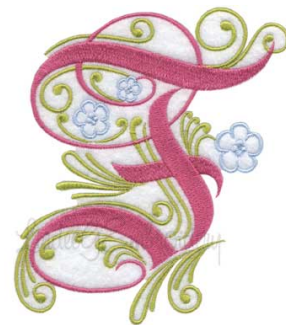

Name: Renaissance Fleur - F

SKU: LGE01-lgm00106

Brand: Lindee G Embroidery

Unique Colors: 13 (1 color Stops)

Unique Colors

	Color Name (Color Code)	Manufacturer - Type
	Super White (1001) [No Color Selected]	madeira - rayon
	Dusty Lilac (1263) [No Color Selected]	madeira - rayon
	Crocus (286)	Exquisite - Polyester 1000m

Complete Color Sequence

#		Color Name (Color Code)	Manufacturer - Type
1		Super White (1001) [No Color Selected]	madeira - rayon
2		Super White (1001) [No Color Selected]	madeira - rayon
3		Crocus (286)	Exquisite - Polyester 1000m