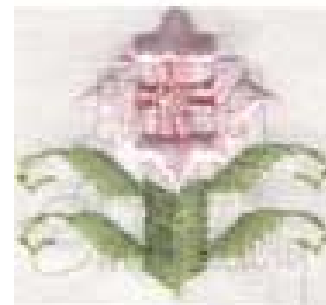

Name: Hardanger Floral Element #1 (1.3-in)

SKU: LGE01-Ig00327

Brand: Lindee G Embroidery

Unique Colors: 13 (1 color Stops)

Unique Colors

	Color Name (Color Code)	Manufacturer - Type
	Super White (1001) [No Color Selected]	madeira - rayon
	Dusty Lilac (1263) [No Color Selected]	madeira - rayon
	Crocus (286)	Exquisite - Polyester 1000m

Complete Color Sequence

#		Color Name (Color Code)	Manufacturer - Type
1		Super White (1001) [No Color Selected]	madeira - rayon
2		Super White (1001) [No Color Selected]	madeira - rayon
3		Crocus (286)	Exquisite - Polyester 1000m