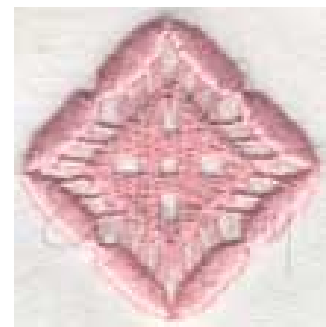

Name: Hardanger Medallion #2 (1.5-in)

SKU: LGE01-Ig00317

Brand: Lindee G Embroidery

Unique Colors: 13 (1 color Stops)

Unique Colors

	Color Name (Color Code)	Manufacturer - Type
	Super White (1001) [No Color Selected]	madeira - rayon
	Dusty Lilac (1263) [No Color Selected]	madeira - rayon
	Crocus (286)	Exquisite - Polyester 1000m

Complete Color Sequence

#		Color Name (Color Code)	Manufacturer - Type
1		Super White (1001) [No Color Selected]	madeira - rayon
2		Super White (1001) [No Color Selected]	madeira - rayon
3		Crocus (286)	Exquisite - Polyester 1000m