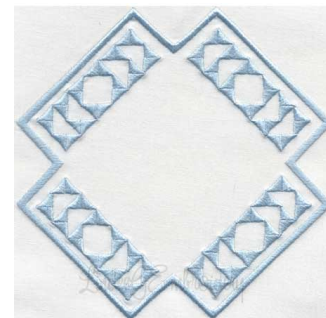

Name: Hardanger Applique option #1 (6.4-in)

SKU: LGE01-Ig00312

Brand: Lindee G Embroidery

Unique Colors: 13 (1 color Stops)

Unique Colors

	Color Name (Color Code)	Manufacturer - Type
	Super White (1001) [No Color Selected]	madeira - rayon
	Dusty Lilac (1263) [No Color Selected]	madeira - rayon
	Crocus (286)	Exquisite - Polyester 1000m

Complete Color Sequence

#		Color Name (Color Code)	Manufacturer - Type
1		Super White (1001) [No Color Selected]	madeira - rayon
2		Super White (1001) [No Color Selected]	madeira - rayon
3		Crocus (286)	Exquisite - Polyester 1000m