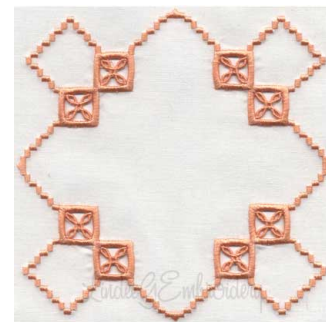

Name: Hardanger Cutwork Design #11 (5.7-in)

SKU: LGE01-Ig00311

Brand: Lindee G Embroidery

Unique Colors: 13 (1 color Stops)

Unique Colors

	Color Name (Color Code)	Manufacturer - Type
	Super White (1001) [No Color Selected]	madeira - rayon
	Dusty Lilac (1263) [No Color Selected]	madeira - rayon
	Crocus (286)	Exquisite - Polyester 1000m

Complete Color Sequence

#		Color Name (Color Code)	Manufacturer - Type
1		Super White (1001) [No Color Selected]	madeira - rayon
2		Super White (1001) [No Color Selected]	madeira - rayon
3		Crocus (286)	Exquisite - Polyester 1000m