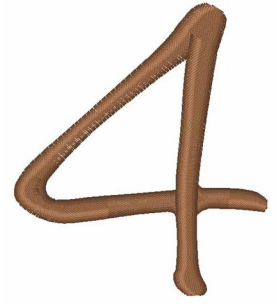

Name: Seashell Number 4

SKU: WD02-kg0038_4

Brand: Windmill Designs

Unique Colors: 13 (1 color Stops)

Unique Colors

	Color Name (Color Code)	Manufacturer - Type
	Super White (1001) [No Color Selected]	madeira - rayon
	Dusty Lilac (1263) [No Color Selected]	madeira - rayon
	Crocus (286)	Exquisite - Polyester 1000m

Complete Color Sequence

#		Color Name (Color Code)	Manufacturer - Type
1		Super White (1001) [No Color Selected]	madeira - rayon
2		Super White (1001) [No Color Selected]	madeira - rayon
3		Crocus (286)	Exquisite - Polyester 1000m