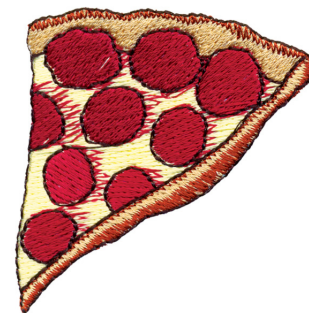

Name: Pizza Slice

SKU: GSD01-kcbg29

Brand: Grand Slam Designs

Unique Colors: 13 (5 color Stops)

Unique Colors

	Color Name (Color Code)	Manufacturer - Type
	Super White (1001) [No Color Selected]	madeira - rayon
	Dusty Lilac (1263) [No Color Selected]	madeira - rayon
	Crocus (286)	Exquisite - Polyester 1000m

Complete Color Sequence

#		Color Name (Color Code)	Manufacturer - Type
1		Super White (1001) [No Color Selected]	madeira - rayon
2		Super White (1001) [No Color Selected]	madeira - rayon
3		Crocus (286)	Exquisite - Polyester 1000m