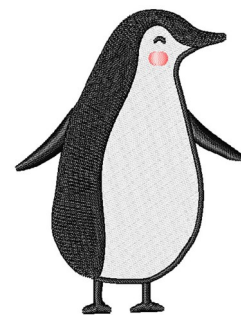

Name: Penguin Machine Embroidery Design

SKU: JRD01-jrc202011057

Brand: JumpRope Designs

Unique Colors: 13 (3 color Stops)

Unique Colors

	Color Name (Color Code)	Manufacturer - Type
	Super White (1001) [No Color Selected]	madeira - rayon
	Dusty Lilac (1263) [No Color Selected]	madeira - rayon
	Crocus (286)	Exquisite - Polyester 1000m