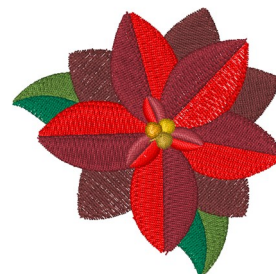

Name: Poinsettia Machine Embroidery Design

SKU: WD02-jla007680A

Brand: Windmill Designs

Unique Colors: 13 (10 color Stops)

Unique Colors

	Color Name (Color Code)	Manufacturer - Type
	Super White (1001) [No Color Selected]	madeira - rayon
	Dusty Lilac (1263) [No Color Selected]	madeira - rayon
	Crocus (286)	Exquisite - Polyester 1000m

Complete Color Sequence

#		Color Name (Color Code)	Manufacturer - Type
1		Super White (1001) [No Color Selected]	madeira - rayon
2		Super White (1001) [No Color Selected]	madeira - rayon
3		Crocus (286)	Exquisite - Polyester 1000m