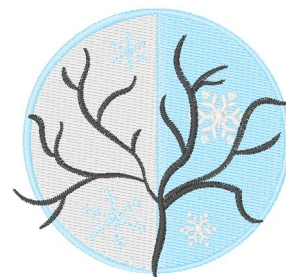

Name: Winter Tree Machine Embroidery Design

SKU: WD02-jla007029A

Brand: Windmill Designs

Unique Colors: 13 (5 color Stops)

Unique Colors

	Color Name (Color Code)	Manufacturer - Type
	Super White (1001) [No Color Selected]	madeira - rayon
	Dusty Lilac (1263) [No Color Selected]	madeira - rayon
	Crocus (286)	Exquisite - Polyester 1000m

Complete Color Sequence

#		Color Name (Color Code)	Manufacturer - Type
1		Super White (1001) [No Color Selected]	madeira - rayon
2		Super White (1001) [No Color Selected]	madeira - rayon
3		Crocus (286)	Exquisite - Polyester 1000m