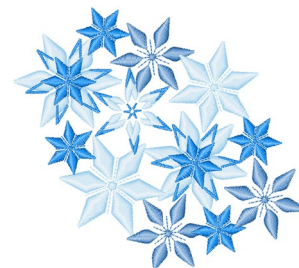

Name: Snowflakes Machine Embroidery Design

SKU: WD02-jla007028A

Brand: Windmill Designs

Unique Colors: 13 (5 color Stops)

Unique Colors

	Color Name (Color Code)	Manufacturer - Type
	Super White (1001) [No Color Selected]	madeira - rayon
	Dusty Lilac (1263) [No Color Selected]	madeira - rayon
	Crocus (286)	Exquisite - Polyester 1000m

Complete Color Sequence

#		Color Name (Color Code)	Manufacturer - Type
1		Super White (1001) [No Color Selected]	madeira - rayon
2		Super White (1001) [No Color Selected]	madeira - rayon
3		Crocus (286)	Exquisite - Polyester 1000m