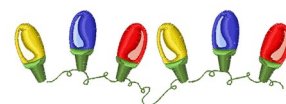

Name: Christmas Lights Machine Embroidery Design

SKU: WD02-jla006974B

Brand: Windmill Designs

Unique Colors: 13 (14 color Stops)

Unique Colors

	Color Name (Color Code)	Manufacturer - Type
	Super White (1001) [No Color Selected]	madeira - rayon
	Dusty Lilac (1263) [No Color Selected]	madeira - rayon
	Crocus (286)	Exquisite - Polyester 1000m

Complete Color Sequence

#		Color Name (Color Code)	Manufacturer - Type
1		Super White (1001) [No Color Selected]	madeira - rayon
2		Super White (1001) [No Color Selected]	madeira - rayon
3		Crocus (286)	Exquisite - Polyester 1000m