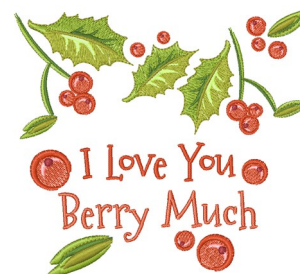

**Name:** Love Berry Much Machine Embroidery Design

**SKU:** WD02-jla006781C

**Brand:** Windmill Designs

**Unique Colors:** 13 (13 color Stops)