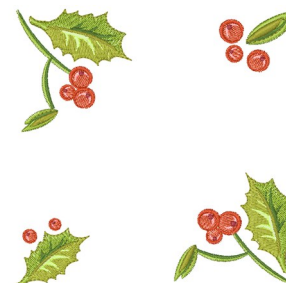

Name: Holly Leaves Machine Embroidery Design

SKU: WD02-jla006781A

Brand: Windmill Designs

Unique Colors: 13 (9 color Stops)

Unique Colors

	Color Name (Color Code)	Manufacturer - Type
	Super White (1001) [No Color Selected]	madeira - rayon
	Dusty Lilac (1263) [No Color Selected]	madeira - rayon
	Crocus (286)	Exquisite - Polyester 1000m

Complete Color Sequence

#		Color Name (Color Code)	Manufacturer - Type
1		Super White (1001) [No Color Selected]	madeira - rayon
2		Super White (1001) [No Color Selected]	madeira - rayon
3		Crocus (286)	Exquisite - Polyester 1000m