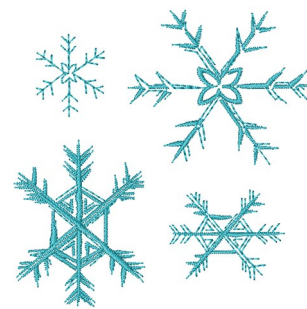

Name: Snowflakes Machine Embroidery Design

SKU: WD02-jla006729A

Brand: Windmill Designs

Unique Colors: 13 (1 color Stops)

Unique Colors

	Color Name (Color Code)	Manufacturer - Type
	Super White (1001) [No Color Selected]	madeira - rayon
	Dusty Lilac (1263) [No Color Selected]	madeira - rayon
	Crocus (286)	Exquisite - Polyester 1000m

Complete Color Sequence

#		Color Name (Color Code)	Manufacturer - Type
1		Super White (1001) [No Color Selected]	madeira - rayon
2		Super White (1001) [No Color Selected]	madeira - rayon
3		Crocus (286)	Exquisite - Polyester 1000m