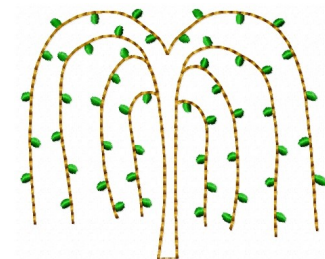

**Name:** Primitive Tree Machine Embroidery Design

**SKU:** HS01-hse232hb1

**Brand:** HeartStrings Embroidery

**Unique Colors:** 13 (2 color Stops)

## Unique Colors

|  | <b>Color Name (Color Code)</b>         | <b>Manufacturer - Type</b>  |
|--|--|-----------------------------|
|  | Super White (1001) [No Color Selected] | madeira - rayon             |
|  | Dusty Lilac (1263) [No Color Selected] | madeira - rayon             |
|  | Crocus (286)                           | Exquisite - Polyester 1000m |

# Complete Color Sequence

| # |  | Color Name (Color Code)                | Manufacturer - Type            |
|---|--|--|--------------------------------|
| 1 |  | Super White (1001) [No Color Selected] | madeira - rayon                |
| 2 |  | Super White (1001) [No Color Selected] | madeira - rayon                |
| 3 |  | Crocus (286)                           | Exquisite - Polyester<br>1000m |