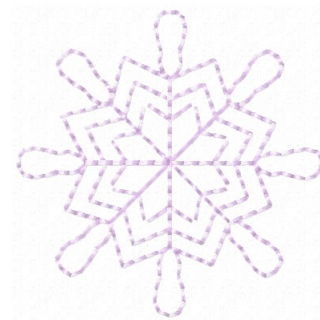

Name: Snowflake Outline Machine Embroidery Design

SKU: HS01-hse226hb10

Brand: HeartStrings Embroidery

Unique Colors: 13 (1 color Stops)

Unique Colors

| | Color Name (Color Code) | Manufacturer - Type |
|--|--|-----------------------------|
|  | Super White (1001) [No Color Selected] | madeira - rayon |
|  | Dusty Lilac (1263) [No Color Selected] | madeira - rayon |
|  | Crocus (286) | Exquisite - Polyester 1000m |

Complete Color Sequence

| # | | Color Name (Color Code) | Manufacturer - Type |
|---|---|--|--------------------------------|
| 1 |  | Super White (1001) [No Color Selected] | madeira - rayon |
| 2 |  | Super White (1001) [No Color Selected] | madeira - rayon |
| 3 |  | Crocus (286) | Exquisite - Polyester 1000m |