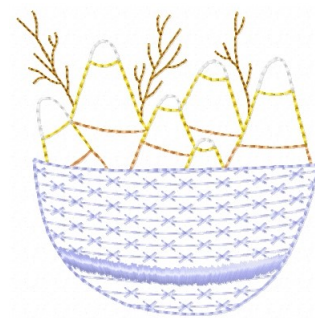

**Name:** Candy Corn Bowl Machine Embroidery Design

**SKU:** HS01-hse214hb1

**Brand:** HeartStrings Embroidery

**Unique Colors:** 13 (5 color Stops)

## Unique Colors

	<b>Color Name (Color Code)</b>	<b>Manufacturer - Type</b>
	Super White (1001) [No Color Selected]	madeira - rayon
	Dusty Lilac (1263) [No Color Selected]	madeira - rayon
	Crocus (286)	Exquisite - Polyester 1000m

# Complete Color Sequence

#		Color Name (Color Code)	Manufacturer - Type
1		Super White (1001) [No Color Selected]	madeira - rayon
2		Super White (1001) [No Color Selected]	madeira - rayon
3		Crocus (286)	Exquisite - Polyester 1000m