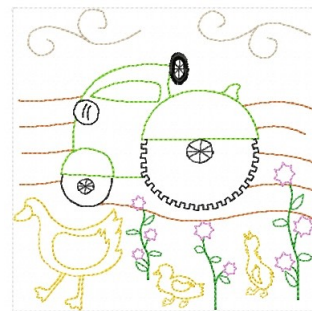

Name: Farm Tractor Machine Embroidery Design

SKU: HS01-hse203hb4

Brand: HeartStrings Embroidery

Unique Colors: 13 (8 color Stops)

Unique Colors

	Color Name (Color Code)	Manufacturer - Type
	Super White (1001) [No Color Selected]	madeira - rayon
	Dusty Lilac (1263) [No Color Selected]	madeira - rayon
	Crocus (286)	Exquisite - Polyester 1000m

Complete Color Sequence

#		Color Name (Color Code)	Manufacturer - Type
1		Super White (1001) [No Color Selected]	madeira - rayon
2		Super White (1001) [No Color Selected]	madeira - rayon
3		Crocus (286)	Exquisite - Polyester 1000m