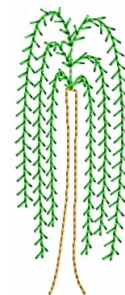

Name: Weeping Willow Tree Machine
Embroidery Design

SKU: HS01-hse202hb3

Brand: HeartStrings Embroidery

Unique Colors: 13 (2 color Stops)

Unique Colors

	Color Name (Color Code)	Manufacturer - Type
	Super White (1001) [No Color Selected]	madeira - rayon
	Dusty Lilac (1263) [No Color Selected]	madeira - rayon
	Crocus (286)	Exquisite - Polyester 1000m

Complete Color Sequence

#		Color Name (Color Code)	Manufacturer - Type
1		Super White (1001) [No Color Selected]	madeira - rayon
2		Super White (1001) [No Color Selected]	madeira - rayon
3		Crocus (286)	Exquisite - Polyester 1000m