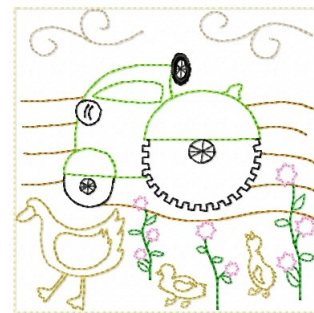

Name: Tractor & Chickens Machine Embroidery Design

SKU: HS01-hse195hb4

Brand: HeartStrings Embroidery

Unique Colors: 13 (8 color Stops)

Unique Colors

	Color Name (Color Code)	Manufacturer - Type
	Super White (1001) [No Color Selected]	madeira - rayon
	Dusty Lilac (1263) [No Color Selected]	madeira - rayon
	Crocus (286)	Exquisite - Polyester 1000m