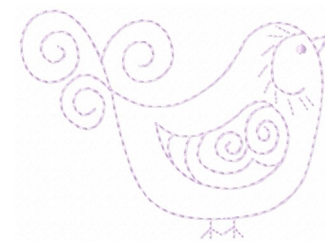

Name: Bird Outline Machine Embroidery Design

SKU: HS01-hse180hb6

Brand: HeartStrings Embroidery

Unique Colors: 13 (1 color Stops)

Unique Colors

	Color Name (Color Code)	Manufacturer - Type
	Super White (1001) [No Color Selected]	madeira - rayon
	Dusty Lilac (1263) [No Color Selected]	madeira - rayon
	Crocus (286)	Exquisite - Polyester 1000m

Complete Color Sequence

#		Color Name (Color Code)	Manufacturer - Type
1		Super White (1001) [No Color Selected]	madeira - rayon
2		Super White (1001) [No Color Selected]	madeira - rayon
3		Crocus (286)	Exquisite - Polyester 1000m