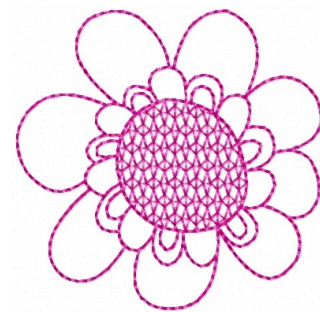

**Name:** Floral Outline Machine Embroidery Design

**SKU:** HS01-hse180hb5

**Brand:** HeartStrings Embroidery

**Unique Colors:** 13 (1 color Stops)

## Unique Colors

	Color Name (Color Code)	Manufacturer - Type
	Super White (1001) [No Color Selected]	madeira - rayon
	Dusty Lilac (1263) [No Color Selected]	madeira - rayon
	Crocus (286)	Exquisite - Polyester 1000m